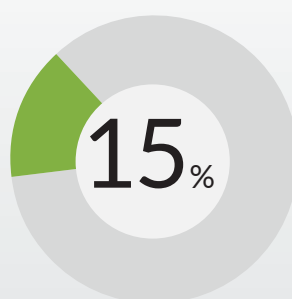

Plan to use IT automation in 12 months²