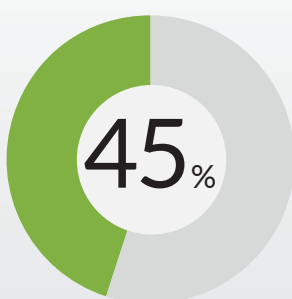

Make Digital Transformation Deliver

Focus on the customer experience

Accelerate IT velocity

Protect and enable your business future

Relieve the IT Workload Pressures

AI and IT automation improve service reliability and scale while eliminating manual work.